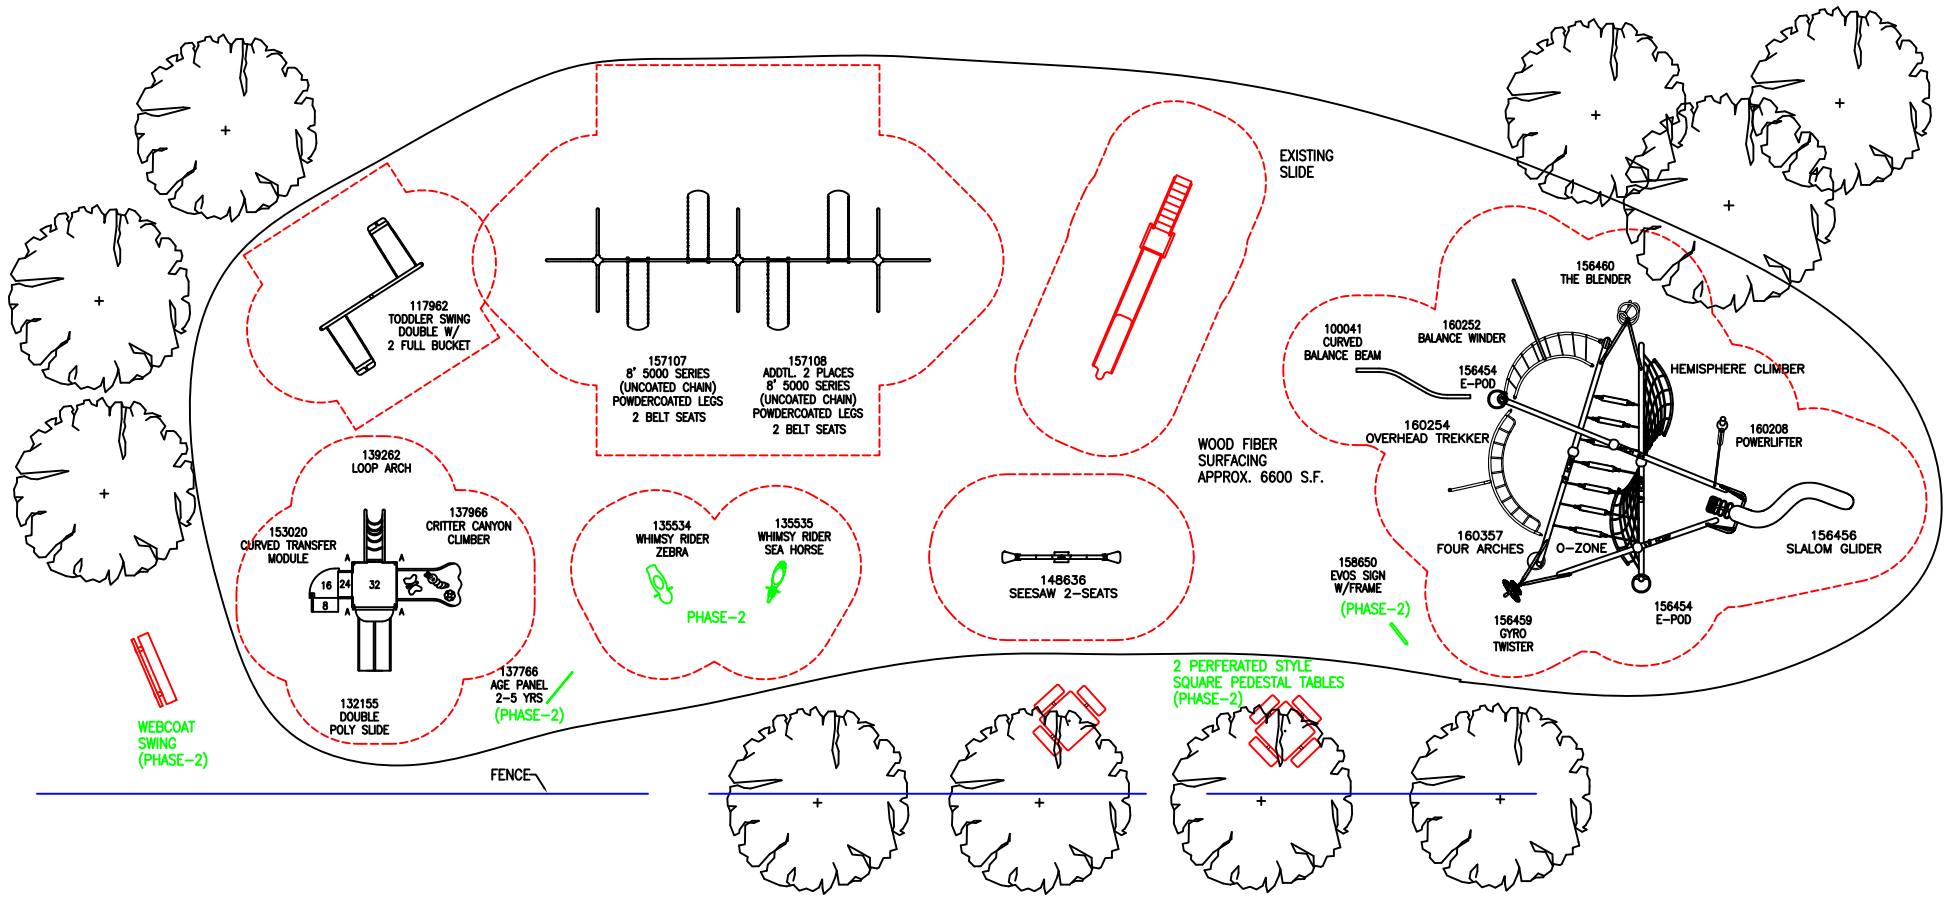

PROPERTY LINE

50' X 50' BASKETBALL COURT

PARKING LOT

VILLAGE OFFICES

RIB LAKE COMMUNITY PARK
RIB LAKE, WI
SEPT. 10, 2008